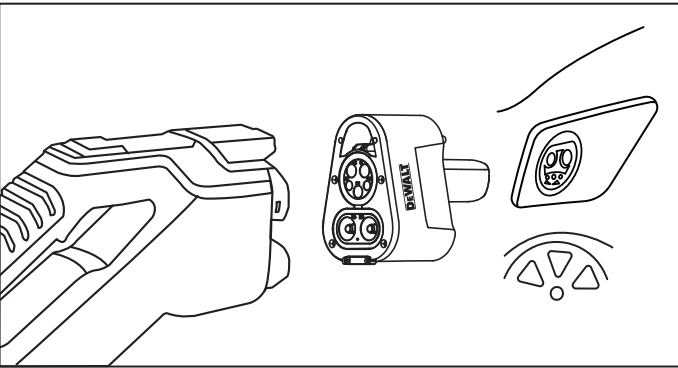

How to confirm whether your vehicle supports CCS?

1. Start Tesla and open the settings;
2. Click "Software";
3. Click "Additional vehicle information"
4. "CCS adapter support: Enabled"

Compatible

The Adapter works on Tesla Model S, 3, X & Y.

The adapter is supported by any level 3 fast charging station with CCS connectors across North America. The adapter is rated for up to 350A, the power depends on many factors, such as your vehicle specs.

Our adapter works on any CCS compatible fast charging stations without any issues.

Charger Lock

The NACS charger lock is small in size, easy to store and easy to install. The adapter can not be disconnected as long as the vehicle is locked.

How to use

Plug your CCS adapter into the charging station and then into your Tesla. To remove from your vehicle, authorize it from your car or phone.

Travel Storage Case

The protective storage case for the CCS1 adapter is made of premium EVA which is shockproof and dust resistant.